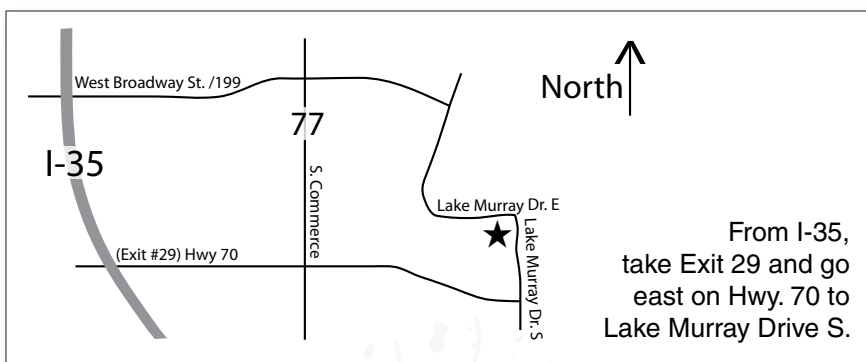

ARDMORE MOTELS

Sale Headquarters - Holiday Inn 580-223-7130
Mention "The Marketplace Sale" and get Special Room Rate of $69

- Spring Hill Suites 580-226-7100
- Comfort Inn. 580-226-1250
- Days Inn 580-226-1761
- Economy Inn 580-226-9300
- Super 8 580-223-2201
- Best Western 580-223-7525
- La Quinta Inn 580-223-7976

ARDMORE RESTAURANTS

Applebee's 2680 W. Broadway Bill & Barb's Restaurant 1225 N. Washington Burger King 1201 N. Commerce 2605 W. Broadway Braum's 24 N. Commerce 1021 Holiday Drive The Café Alley 107 E. Main Callaway's Catfish Exit 24 and 2 miles east Carl's Jr. 1608 N. Commerce Carmel's Café 3 W. Main Catfish Corner 914 S. Commerce Cattle Rustler's Steakhouse 110 Holiday Drive Denny's 2705 Holiday Drive	Domino's Pizza 201 N. Commerce, Suite D El Chico 124 Holiday Drive Fireside Dining Lake Murray Village Grandy's 819 N. Commerce Interurban Classic Grill 322 Holiday Drive Kentucky Fried Chicken 808 N. Commerce 2611 W. Broadway La Sierra 1606 McLish Long John Silvers 1215 N. Commerce Mazzio's Pizza 52 Tiffany Plaza McDonald's 1001 W. Broadway Pecos Reds Roadhouse 2610 W. Broadway	Polo's of Ardmore 1717 W. Broadway Ponder's Restaurant 142 Highway & I-35 Prairie Kitchen 202 Holiday Drive Ryans Family Steakhouse 1725 N. Commerce Sirloin Stockade 1217 N. Commerce Sonic Drive-In 1101 Grand Ave. 2504 N. Commerce Subway 901 Grand Ave. Taco Bell 1007 N. Commerce Taco Bueno 905 N. Commerce Time Out Restaurant 101 N. Commerce Two Frogs Grill 2646 W. Broadway